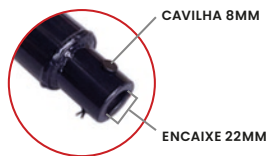

REF.: KWB52

Inclui 3 brocas (100/150/200mm)

BROCAS KAWAPOWER

REF.:	DIÂMETRO	PROFUNDIDADE	
KWB100	100mm	800x100mm	5 600495 658240
KWB150	150mm	800x150mm	5 600495 658257
KWB200	200mm	800x200mm	5 600495 658264